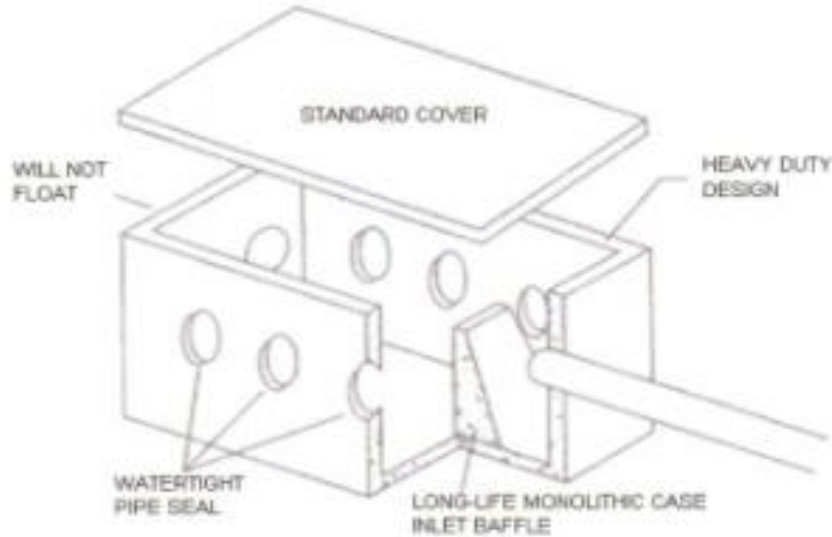

2021 PRICE SHEET FOR DISTRIBUTION BOXES

Custom Mix Concrete, Inc.
Your Full Service Concrete Supplier

SHOWN: 8 OUTLET DISTRIBUTION BOX

CONCRETE DISTRIBUTION BOXES:

PRICE

*6 OUTLET RAISED MOUND DISTRIBUTION BOX

$ 120.00/EA.

6 OUTLET STANDARD DISTRIBUTION BOX

$ 120.00/EA.

*THE HOLES SIT LOWER ON BOX - PAINTED ORANGE IN YARD.

ACCESSORIES:

BIO-FILTERS	$115.00/EA.
INFILTRATORS	$60.00/EA.
CAPS	$20.00/EA.
SPEED LEVELERS	$2.75/EA.
SEPTIC TANK TAPE	$28.00/ROLL

CONTACT INFORMATION:

President - John Pipher (607) 481-1222

Sales Representative: Rick Hitchcock (607) 731-9248

Block Shop Manager: Kelly Crane-Donley (607) 769-7833

E-Mail: custommixconcrete@gmail.com

LOCATIONS:

206 W. Water St. Addison, NY 14801 (607) 359-3436

1229 Lowman Road, Lowman, NY 14861 (607) 737-0281

SALES TAX AND DELIVERY CHARGE ADDED TO ABOVE COSTS.